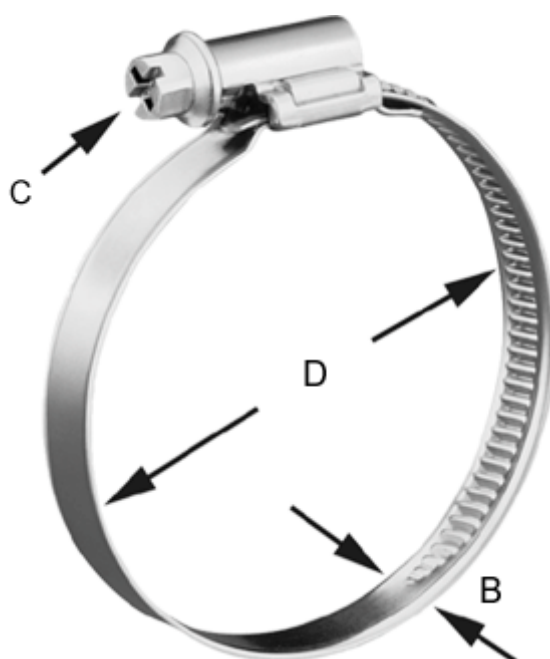

Article number: 021267705041

Description: Worm Drive Hose Clip
TORRO 32-50/9 C7 W5

Measures

C (screw type) = C7 - 7mm

Diameter D = 32-50

Width B = 9.0